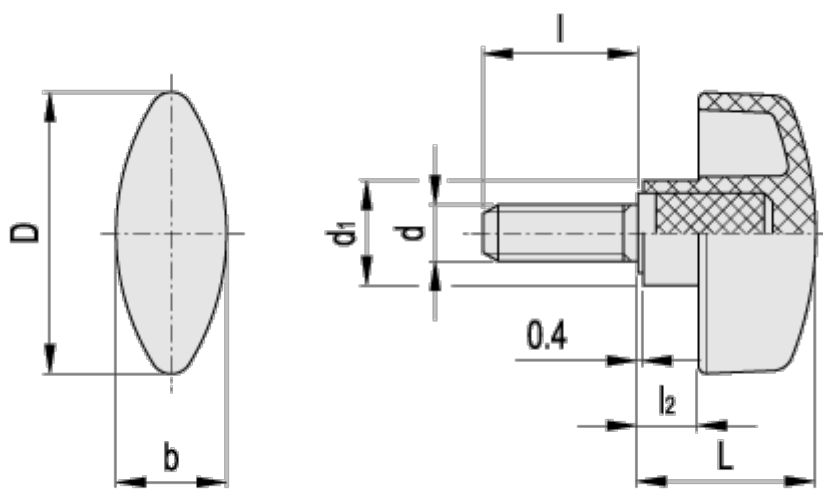

Data Sheet

Article number: 2302008721
Description: E+G Wing knobs
CTL.476/30 p-M6x10

Measures

b	= 13.0
D	= 32
d1	= 11.0
l	= 10
L	= 20.0
l2	= 5.5
Thread	= M6